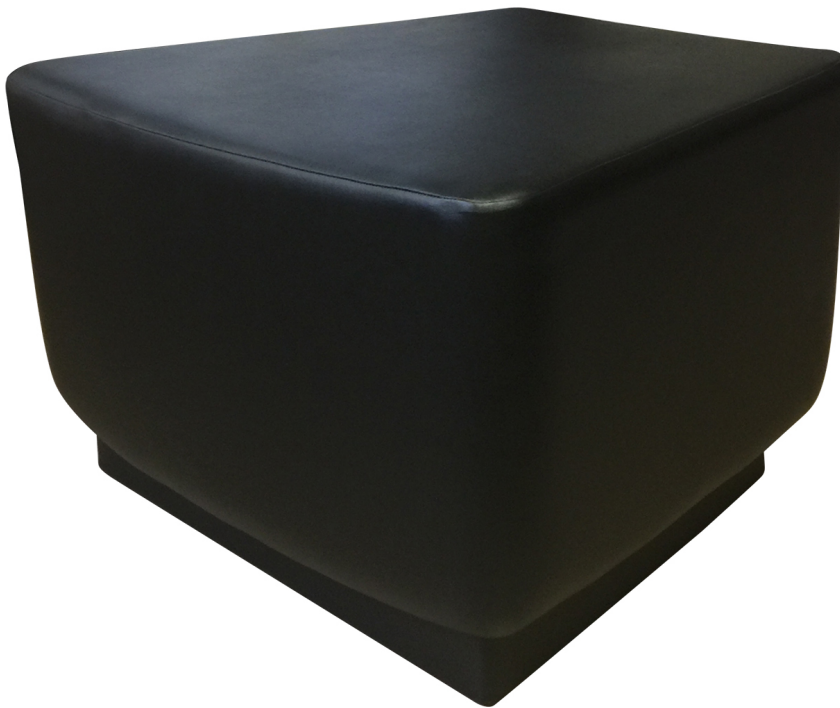

Curved Ottoman

(model OTT-100)

A fully upholstered, curved ottoman with counterbalanced, tip resistant base

Dimensions:

Width: 21"

Height: 18"

Depth: 24"

Questions: If you have any questions, feel free to visit our website for more info or contact our office.